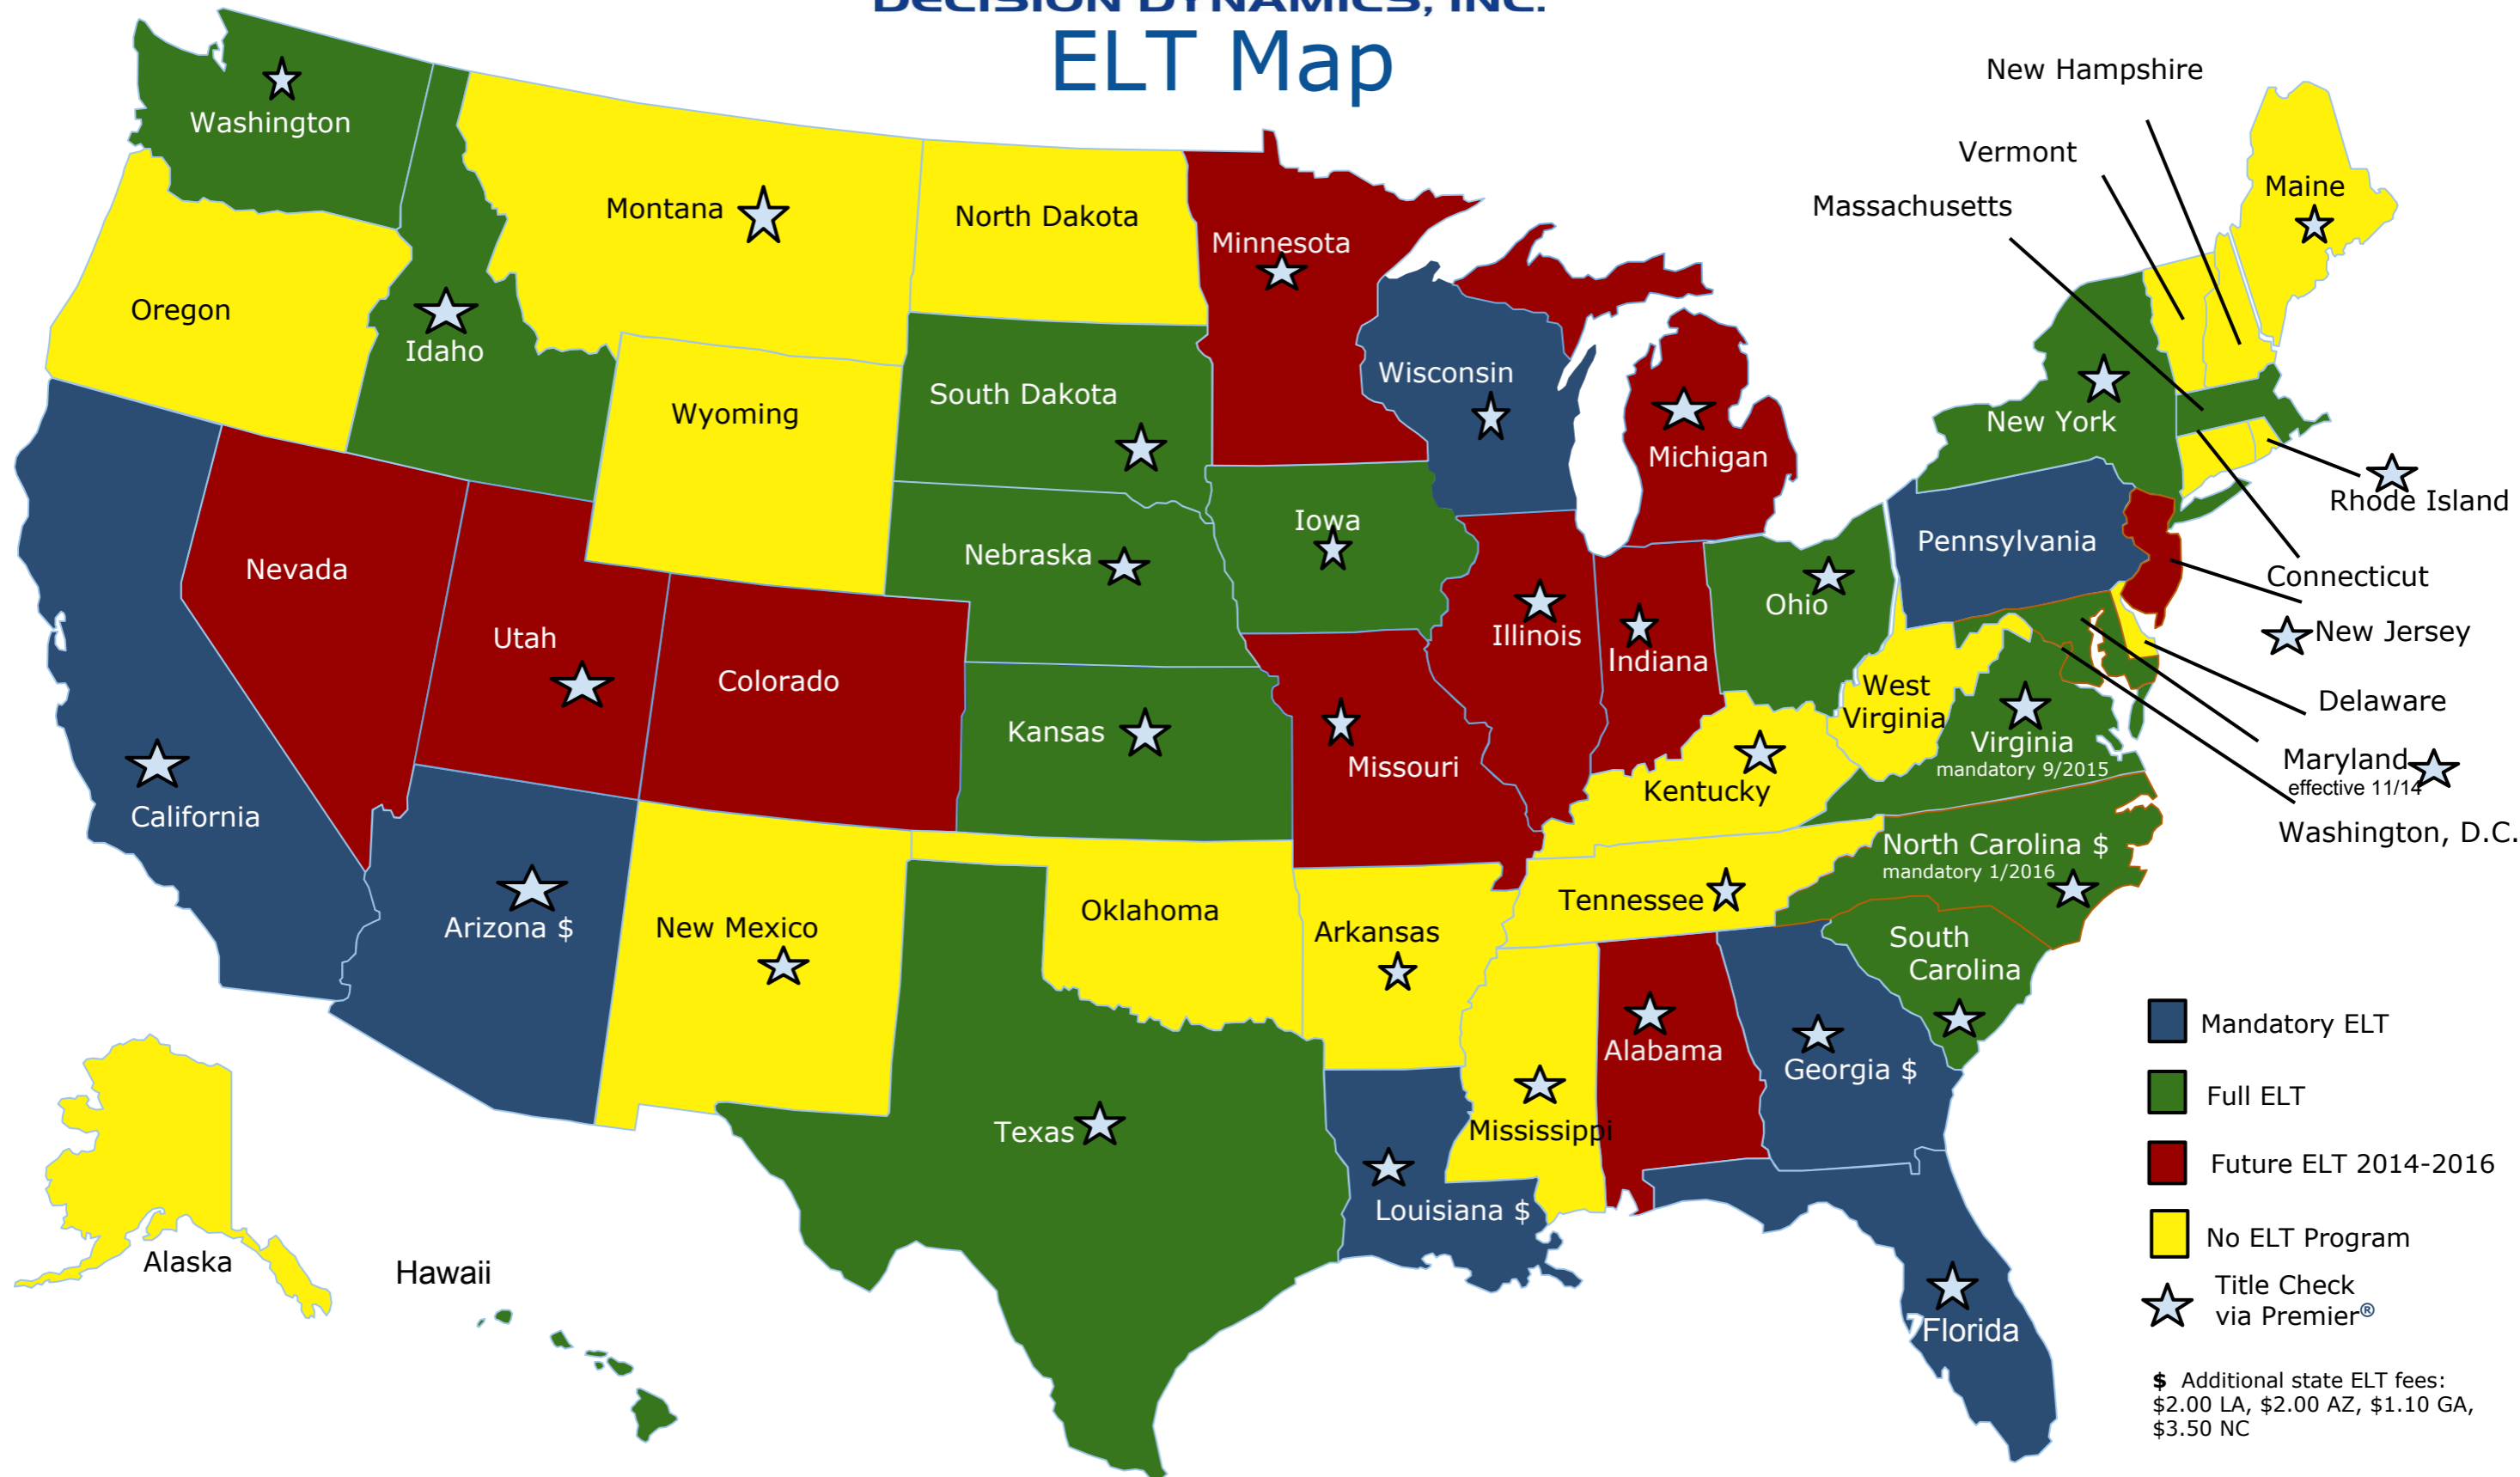

803-808-0117
 Support: ext 800
 Sales: ext. 802
 Title Center: ext. 801

DDI
 DECISION DYNAMICS, INC.
 ELT Map

The Decision Dynamics Title Center supports all states for title and registration needs! Contact us today to see how we can help!

Decision Dynamics Copyright 2014